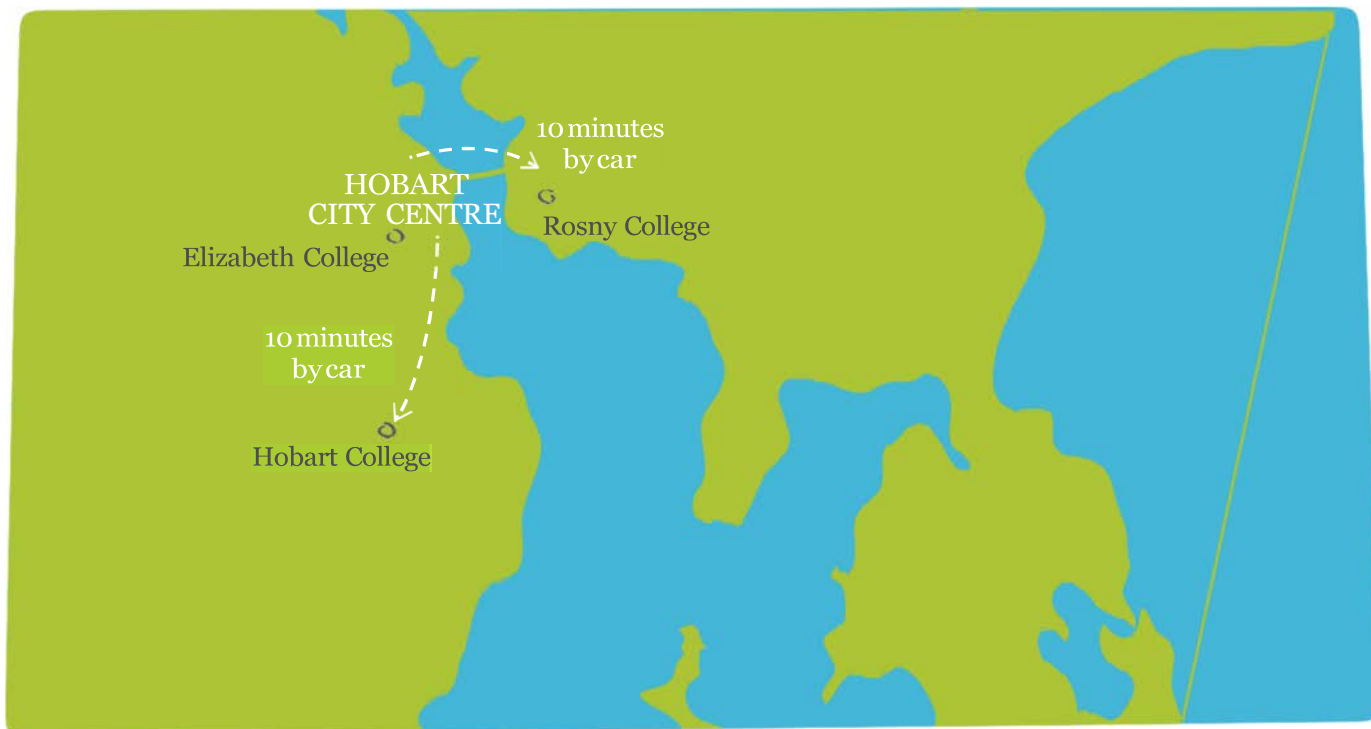

Southern Tasmania Senior High Schools

Hobart College

Year Established: 1913

Number of Students: 1000

Number of International Student Places: 100

- Catering for international students for over 30 years
- Has educated 17 Rhodes Scholars in a long tradition of excellent academic achievements
- Has its own theatre with a seating capacity of 600

Elizabeth College

Year Established: 1967

Number of Students: 1000

Number of International Student Places: 50

- Home to the Tasmanian School of Golf and State Volleyball Development Centre
- Runs an internationally-recognised Athlete Development program
- Runs an Advanced Academic Diploma which offers a challenging program for gifted students

Rosny College

Year Established: 1973

Number of Students: 1200

Number of International Student Places: 50

- One of the top two Performing Art schools in Australia
- Best performing Tasmanian Senior High School for University entrance in 2008
- State-of-the-art Woodwork, Metalwork and Automotive workshops

Don College

Year Established: 1973

Number of Students: 930

Number of International Student Places: 10

- Located close to Devonport's Olympic-sized swimming pool and other recreational facilities
- Runs a Landcare Program in conjunction with the Devonport City Council and offers an International Climate Club