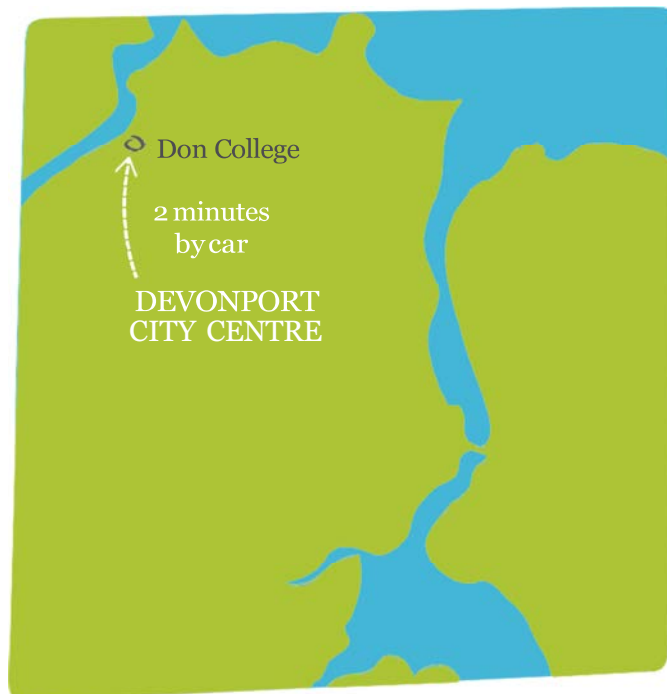

Northern Tasmania Senior High Schools