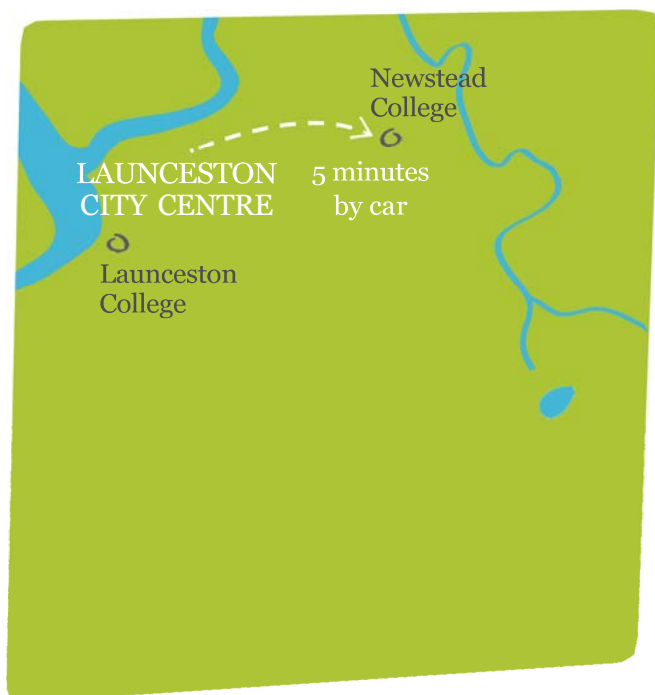

Northern Tasmania Senior High Schools